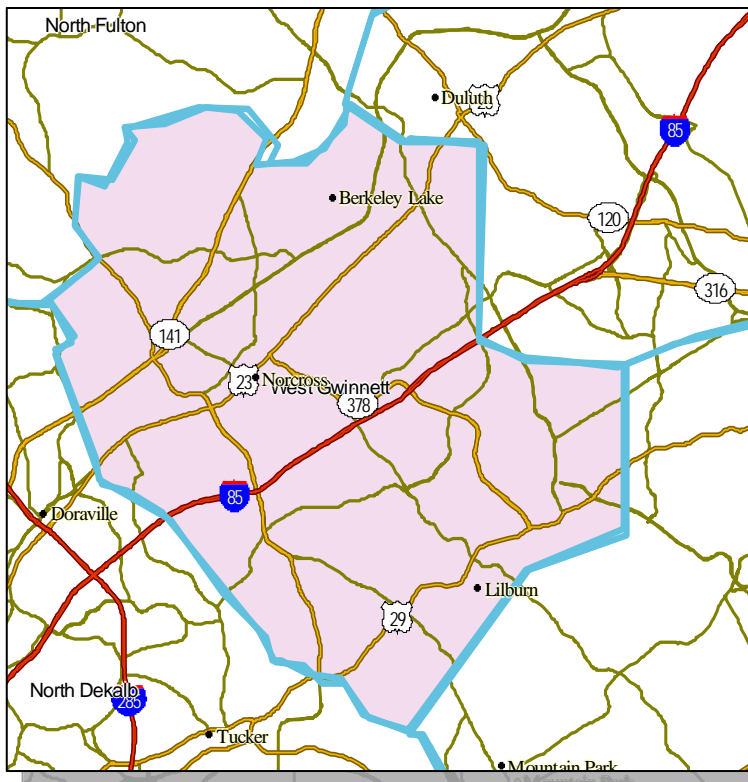

West Gwinnett

Cable Subs: 36,104

Counties Covered: parts of Gwinnett

Cities Covered: Norcross, Berkeley Lake, Lilburn

Zip Codes Covered: 30044, 30047, 30071, 30084, 30092, 30093

Source: Cable TV HHs from Nielsen Media Research, Demographic data provided by SRC Spotknowledge, 2007 Estimates based off 2000 U.S. Census except Median House Value and Blue Collar/White Collar (2000 U.S. Census only).

Population Demographics	2007 Est	%
Total Population	315,831	
Total Households	108,367	
Male	161,483	51.1%
Female	154,348	48.9%
White	156,035	49.4%
Black	77,897	24.7%
Hispanic	79,615	25.2%
20 to 24	23,939	7.6%
25 to 34	51,279	16.2%
35 to 44	51,787	16.4%
45 to 54	46,755	14.8%
55 to 64	30,371	9.6%
Median Age:	33.4	
\$35,000 - \$49,999	15,635	14.4%
\$50,000 - \$74,999	24,582	22.7%
\$75,000 - \$99,999	17,556	16.2%
\$100,000 - \$149,999	18,644	17.2%
\$150,000 +	11,241	10.4%
Average Hhld Income	\$77,721	
Median Home Value	\$127,124	
Employed	165,868	92.1%
Blue Collar Occupations	45,213	33.0%
White Collar Occupations	91,823	67.0%
Average Vehicles Per Hhld	1.9	
2+ Vehicles Available	70,116	64.7%
Some College, No Degree	37,439	18.7%
Bachelor's Degree	48,357	24.1%
Graduate Degree	23,779	11.90%

ATLANTA ATLANTA ATLANTA ATLANTA ATLANTA ATLANTA ATLANTA ATLANTA ATLANTA

ATLANTA ATLA